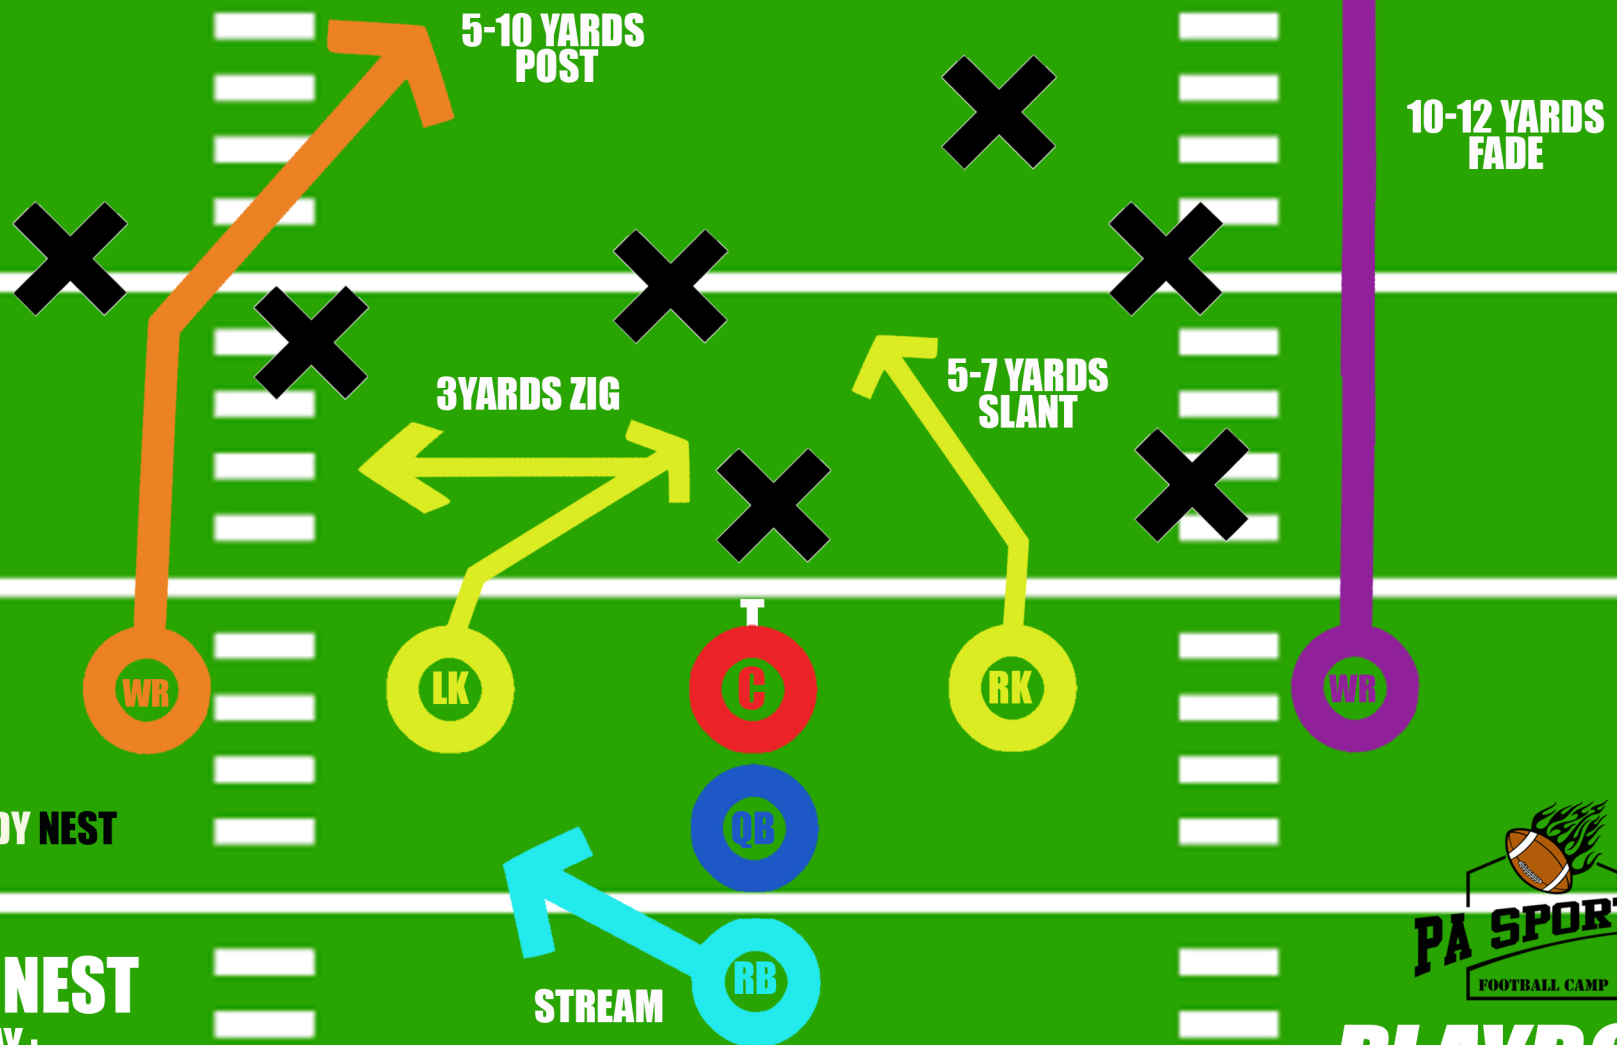

PLAYBOOK

PLAYBOOK

PASSING PLAYS

FALCONS NEST
PASS PLAY:
OPEN PASS TO 4 RECIEVERS

PLAYBOOK

SET RED READY OWL

NIGHT OWL

PASS PLAY :
SHOTGUN PASS TO 3 RECIEVERS

SHOTGUN

STREAM

PLAYBOOK

TURKEY DINNER

PASS PLAY :
OPEN PASS TO 3 RECIEVERS

SET RED READY GOBBLE

10-12 YARDS
FADE

8-12 YARDS
CORNER POST

PLAYBOOK

RUNNING PLAYS

SET RED READY BLUECAT

FIRST RUN

HAND OFF

SECOND RUN

WILD CAT

RUN PLAY :
HANDOFF DOUBLE REVERSE

PLAYBOOK

SET RED READY I BLUE

ROAD RUNNER
RUN PLAY :
OPTION 2 SWEEP RIGHT

PLAYBOOK

SET RED READY BLUE

PITCH RIGHT

PITCHING FORK

RUN PLAY :
PITCH TO RIGHT