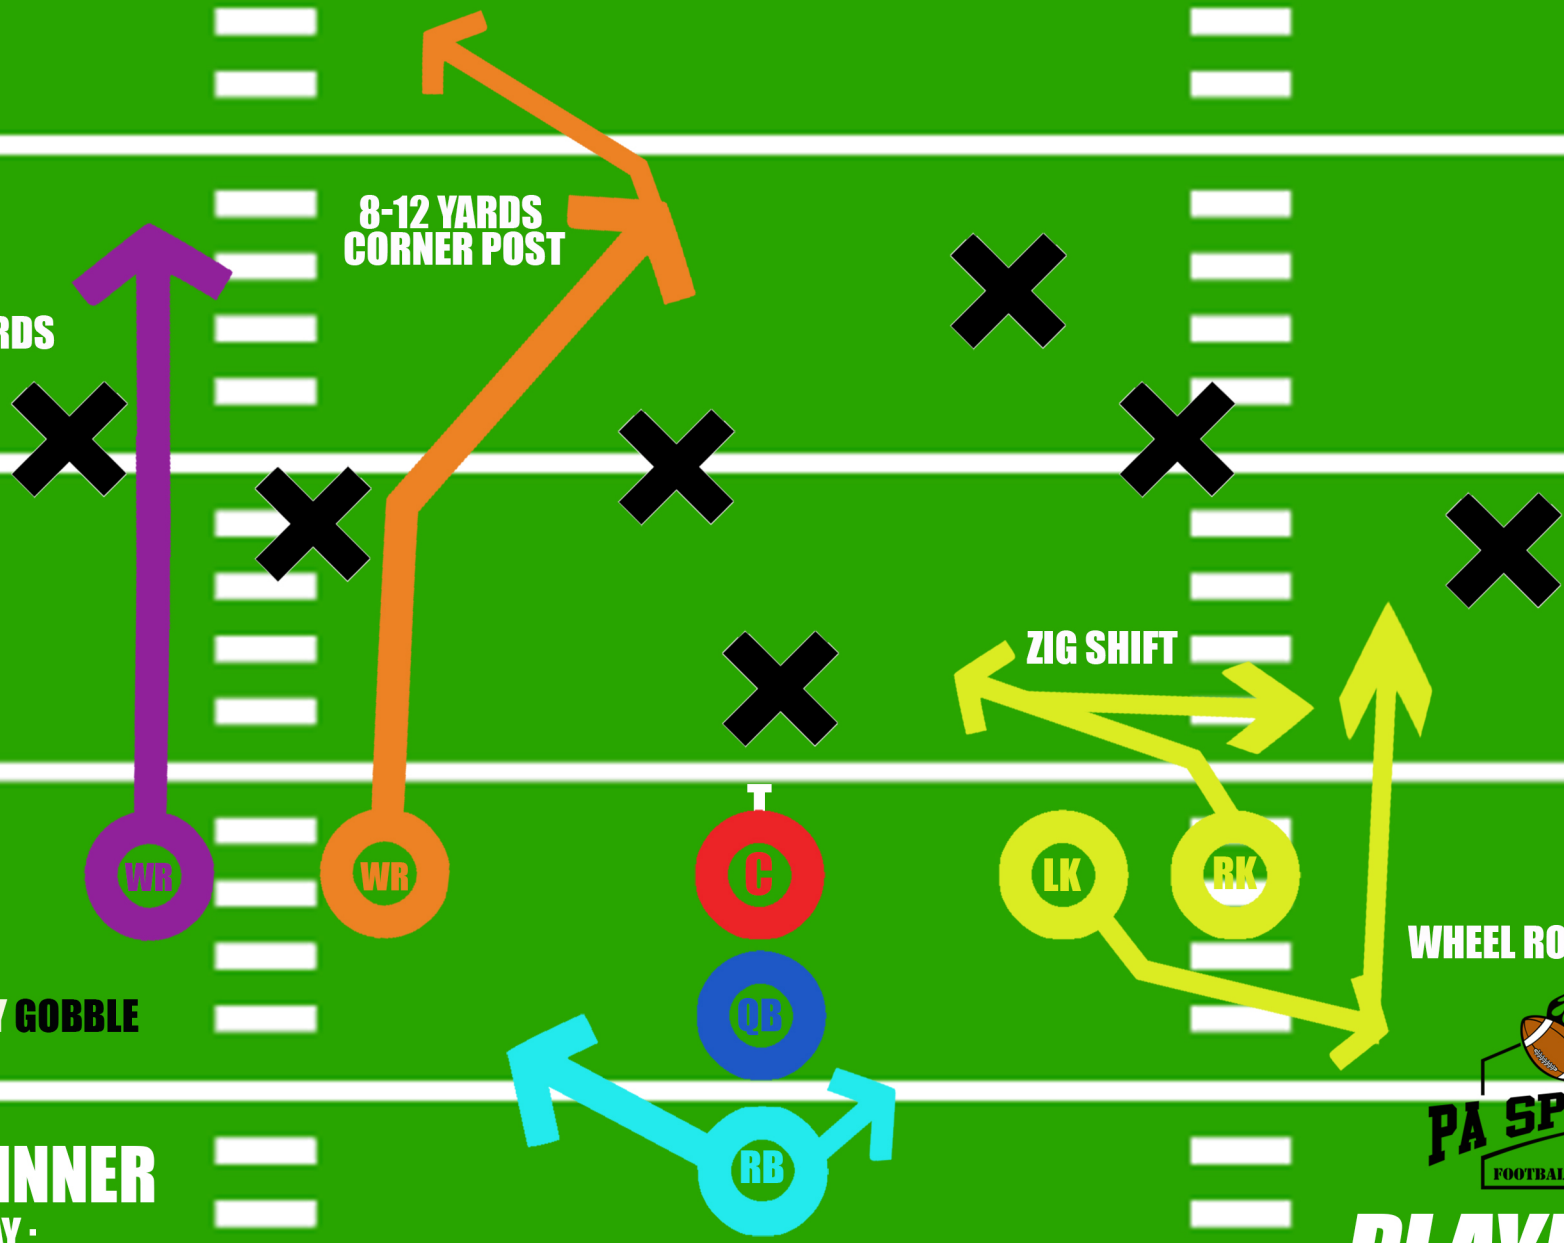

SHOTGUN

STREAM

PLAYBOOK

TURKEY DINNER

PASS PLAY :
OPEN PASS TO 3 RECIEVERS

SET RED READY GOBBLE

10-12 YARDS
FADE

8-12 YARDS
CORNER POST

ZIG SHIFT

WHEEL ROLL

PLAYBOOK

10 YARDS

5 YARDS

SET RED READY PURPLE

FLY ROBIN FLY
10 YARDS SLANT IN

PLAYBOOK

PLAYBOOK

RUNNING PLAYS

SET RED READY BLUECAT

FIRST RUN

HAND OFF

SECOND RUN

WILD CAT

RUN PLAY :
HANDOFF DOUBLE REVERSE

PLAYBOOK

SET RED READY I BLUE

ROAD RUNNER
RUN PLAY :
OPTION 2 SWEEP RIGHT

PLAYBOOK

SET RED READY BLUE

PITCH RIGHT

PITCHING FORK

RUN PLAY :
PITCH TO RIGHT