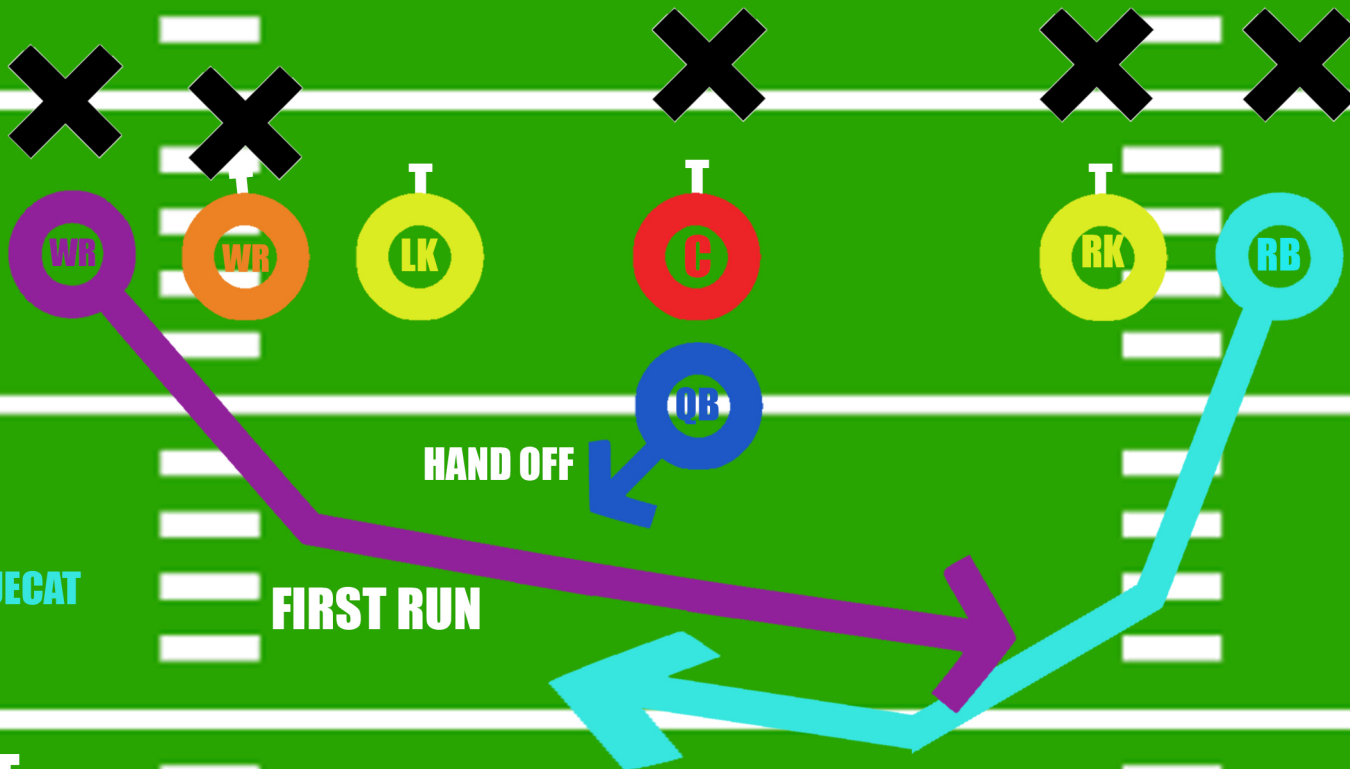

SHOTGUN

STREAM

PLAYBOOK

TURKEY DINNER

PASS PLAY :
OPEN PASS TO 3 RECIEVERS

SET RED READY GOBBLE

10-12 YARDS
FADE

8-12 YARDS
CORNER POST

PLAYBOOK

RUNNING PLAYS

SET RED READY BLUECAT

FIRST RUN

HAND OFF

SECOND RUN

WILD CAT

RUN PLAY :
HANDOFF DOUBLE REVERSE

PLAYBOOK

SET RED READY I BLUE

ROAD RUNNER
RUN PLAY :
OPTION 2 SWEEP RIGHT

PLAYBOOK

SET RED READY BLUE

PITCH RIGHT

PITCHING FORK

RUN PLAY :
PITCH TO RIGHT