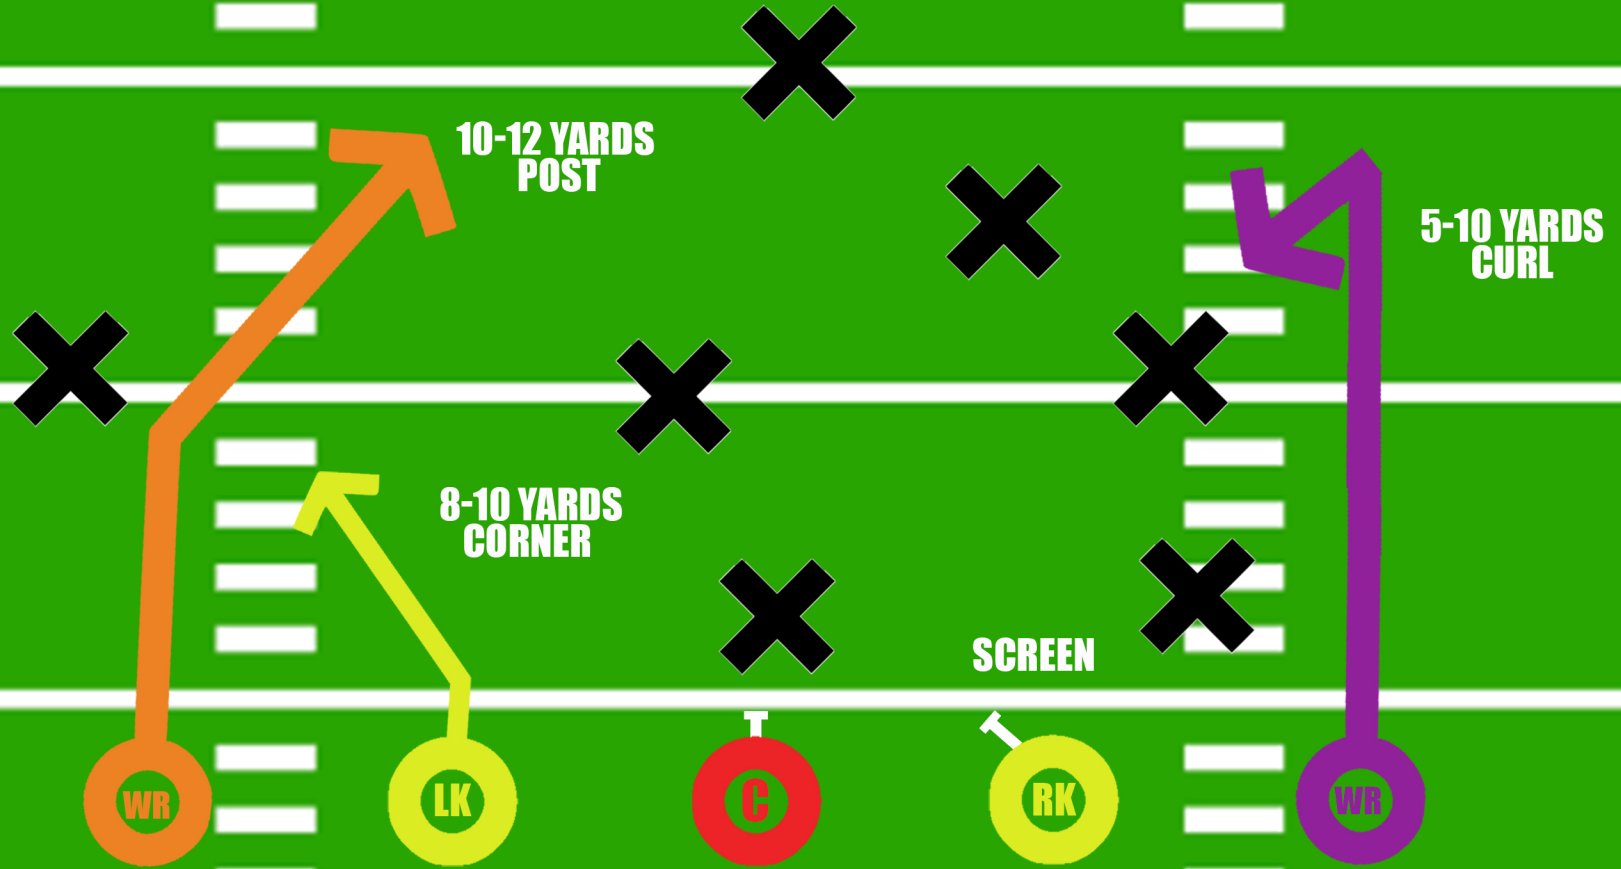

PLAYBOOK

PLAYBOOK

PASSING PLAYS

FALCONS NEST
PASS PLAY:
OPEN PASS TO 4 RECIEVERS

PLAYBOOK

SET RED READY OWL

NIGHT OWL

PASS PLAY :
SHOTGUN PASS TO 3 RECIEVERS

SHOTGUN

STREAM

PLAYBOOK

TURKEY DINNER

PASS PLAY :
OPEN PASS TO 3 RECIEVERS

SET RED READY GOBBLE

10-12 YARDS
FADE

8-12 YARDS
CORNER POST

PLAYBOOK

RUNNING PLAYS

SET RED READY BLUECAT

FIRST RUN

HAND OFF

SECOND RUN

WILD CAT

RUN PLAY :
HANDOFF DOUBLE REVERSE

PLAYBOOK

SET RED READY I BLUE

ROAD RUNNER
RUN PLAY :
OPTION 2 SWEEP RIGHT

PLAYBOOK

SET RED READY BLUE

PITCH RIGHT

PITCHING FORK

RUN PLAY :
PITCH TO RIGHT