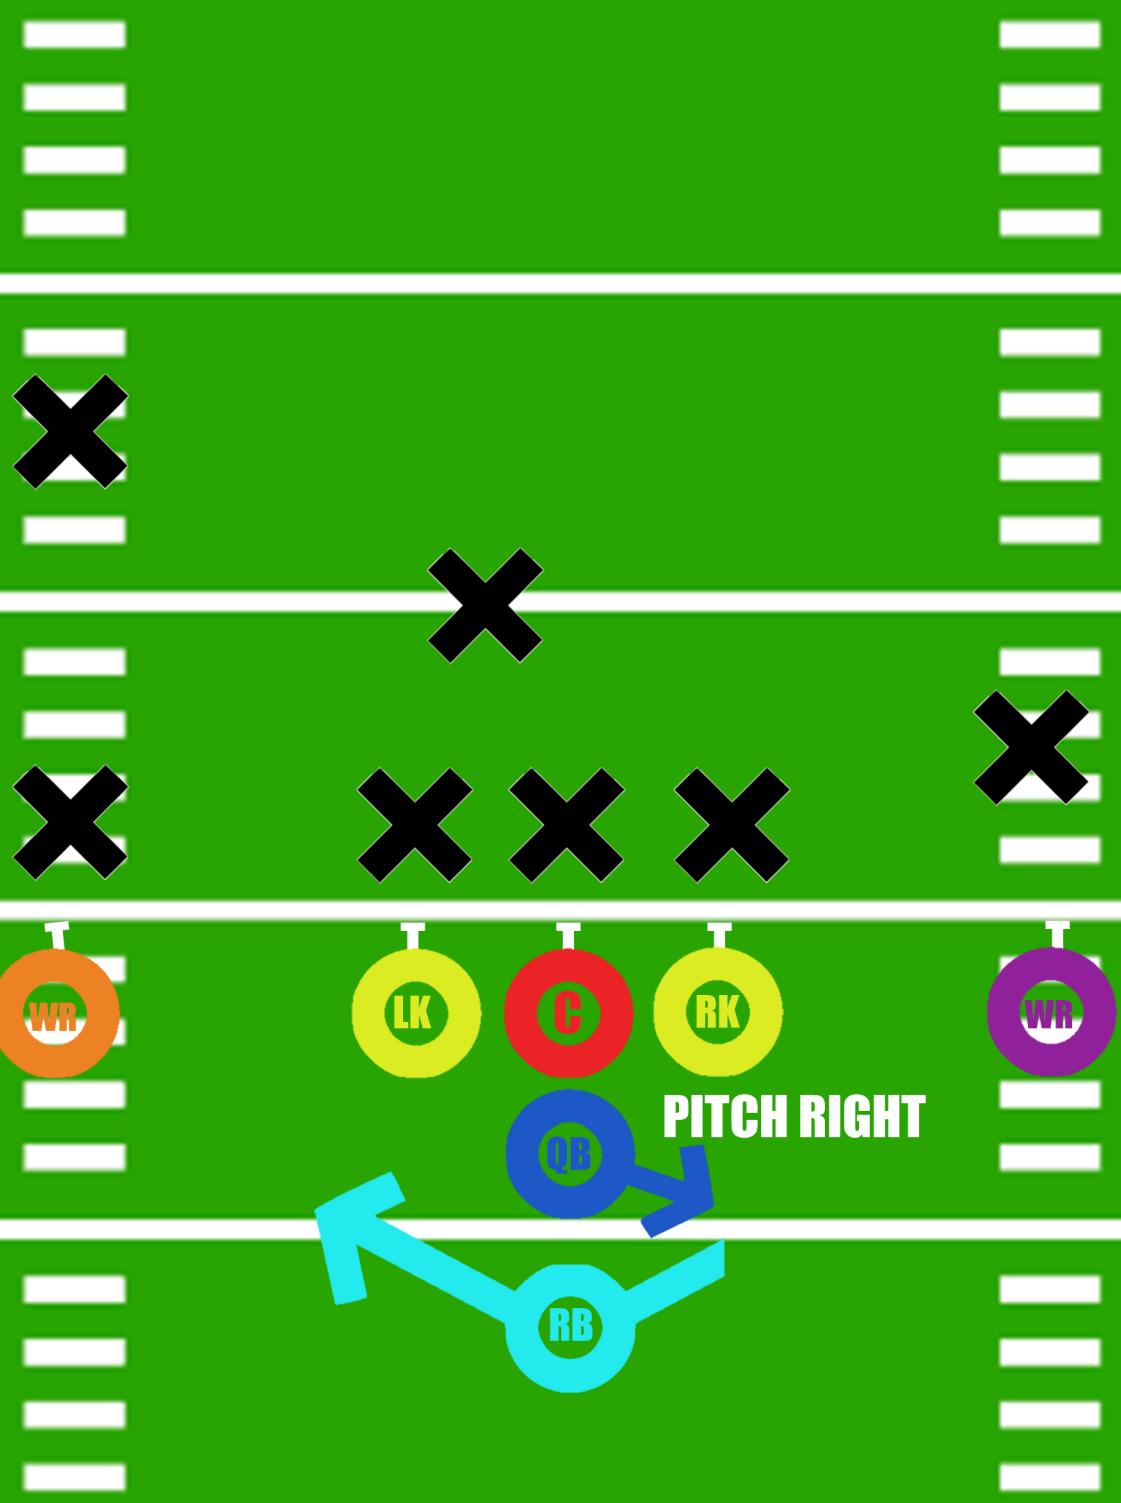

SHOTGUN

STREAM

PLAYBOOK

TURKEY DINNER

PASS PLAY :
OPEN PASS TO 3 RECIEVERS

SET RED READY GOBBLE

10-12 YARDS
FADE

8-12 YARDS
CORNER POST

ZIG SHIFT

WHEEL ROLL

PLAYBOOK

10 YARDS

5 YARDS

SET RED READY PURPLE

FLY ROBIN FLY
10 YARDS SLANT IN

PLAYBOOK

PLAYBOOK

RUNNING PLAYS

SET RED READY BLUECAT

FIRST RUN

HAND OFF

SECOND RUN

WILD CAT

RUN PLAY :
HANDOFF DOUBLE REVERSE

PLAYBOOK

SET RED READY I BLUE

ROAD RUNNER
RUN PLAY :
OPTION 2 SWEEP RIGHT

PLAYBOOK

SET RED READY BLUE

PITCH RIGHT

PITCHING FORK

RUN PLAY :
PITCH TO RIGHT