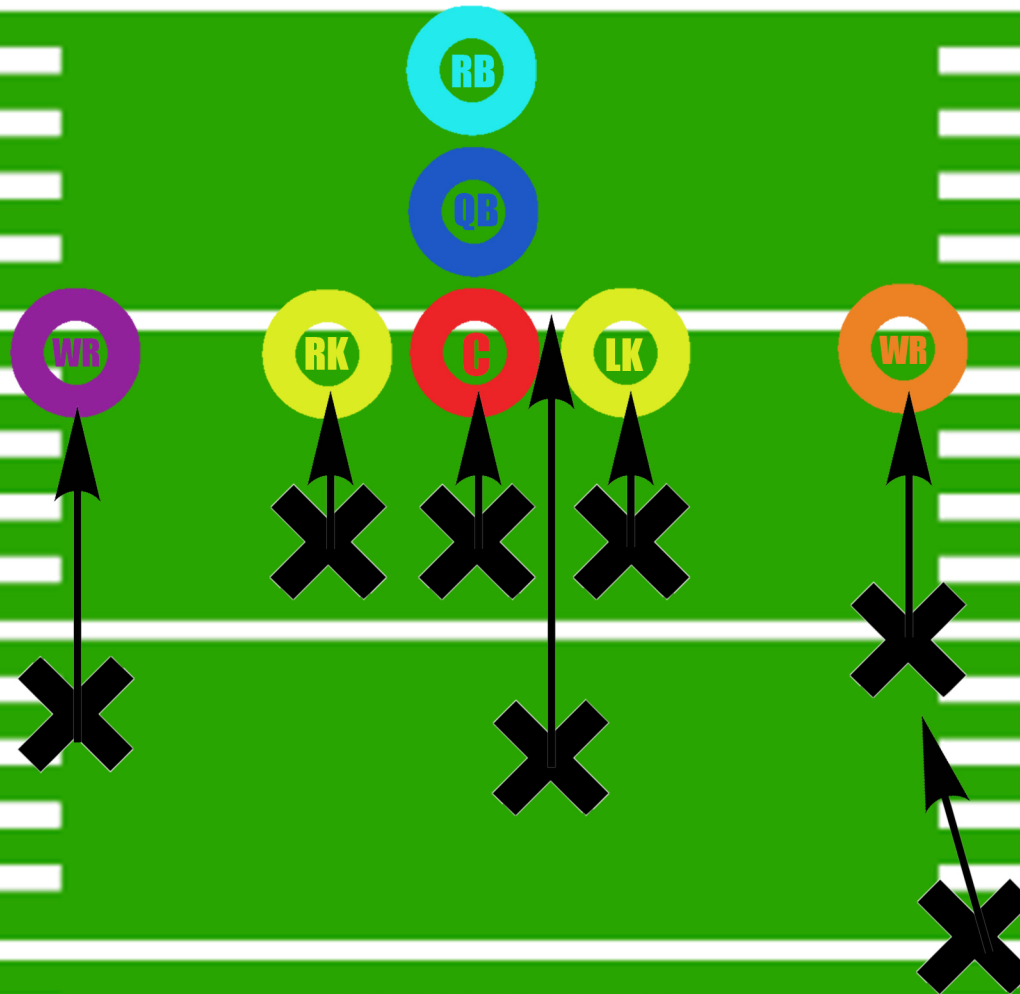

SHOTGUN

STREAM

PLAYBOOK

TURKEY DINNER

PASS PLAY :
OPEN PASS TO 3 RECIEVERS

SET RED READY GOBBLE

10-12 YARDS
FADE

8-12 YARDS
CORNER POST

PLAYBOOK

SET RED READY I BLUE

ROAD RUNNER
RUN PLAY :
OPTION 2 SWEEP RIGHT

PLAYBOOK

SET RED READY BLUE

PITCH RIGHT

PITCHING FORK

RUN PLAY :
PITCH TO RIGHT

PLAYBOOK

SET **RED** READY **DOUBLE BLUE**

CHETTAH
 RUN PLAY :
 EITHER SIDE HANG OFF

PLAYBOOK

PLAYBOOK

DEFENSIVE PLAYS

PLAYBOOK

DEFENSE