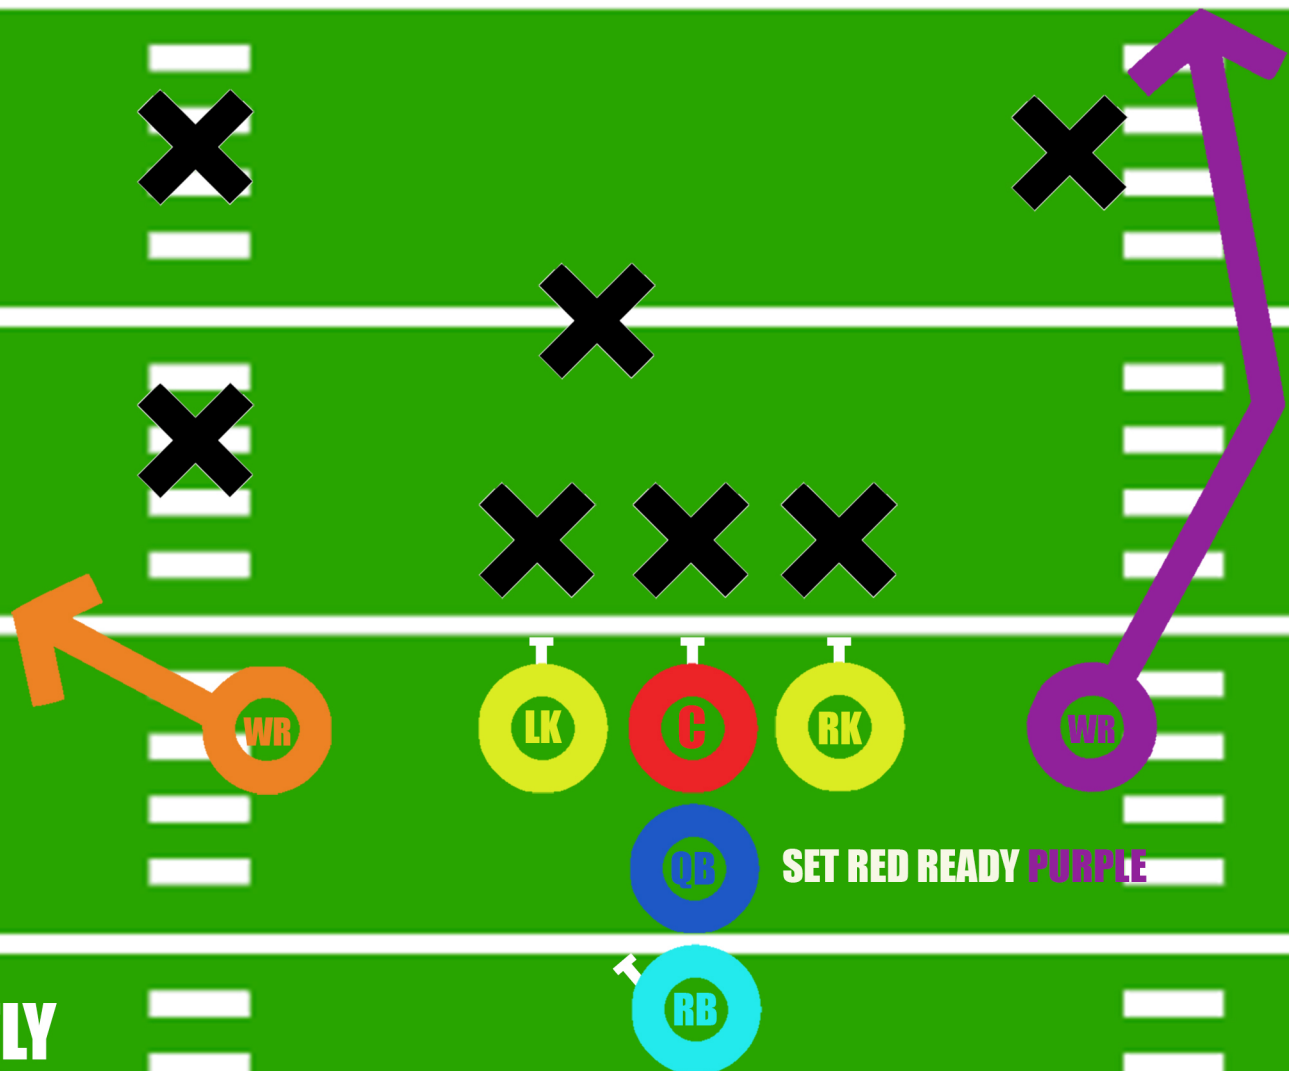

SHOTGUN

STREAM

PLAYBOOK

TURKEY DINNER

PASS PLAY :
OPEN PASS TO 3 RECIEVERS

SET RED READY GOBBLE

10-12 YARDS
FADE

8-12 YARDS
CORNER POST

ZIG SHIFT

WHEEL ROLL

PLAYBOOK

10 YARDS

5 YARDS

SET RED READY PURPLE

FLY ROBIN FLY
10 YARDS SLANT IN

PLAYBOOK

PLAYBOOK

RUNNING PLAYS

SET RED READY BLUECAT

FIRST RUN

HAND OFF

SECOND RUN

WILD CAT

RUN PLAY :
HANDOFF DOUBLE REVERSE

PLAYBOOK

SET RED READY I BLUE

ROAD RUNNER
RUN PLAY :
OPTION 2 SWEEP RIGHT

PLAYBOOK

SET RED READY BLUE

PITCH RIGHT

PITCHING FORK

RUN PLAY :
PITCH TO RIGHT