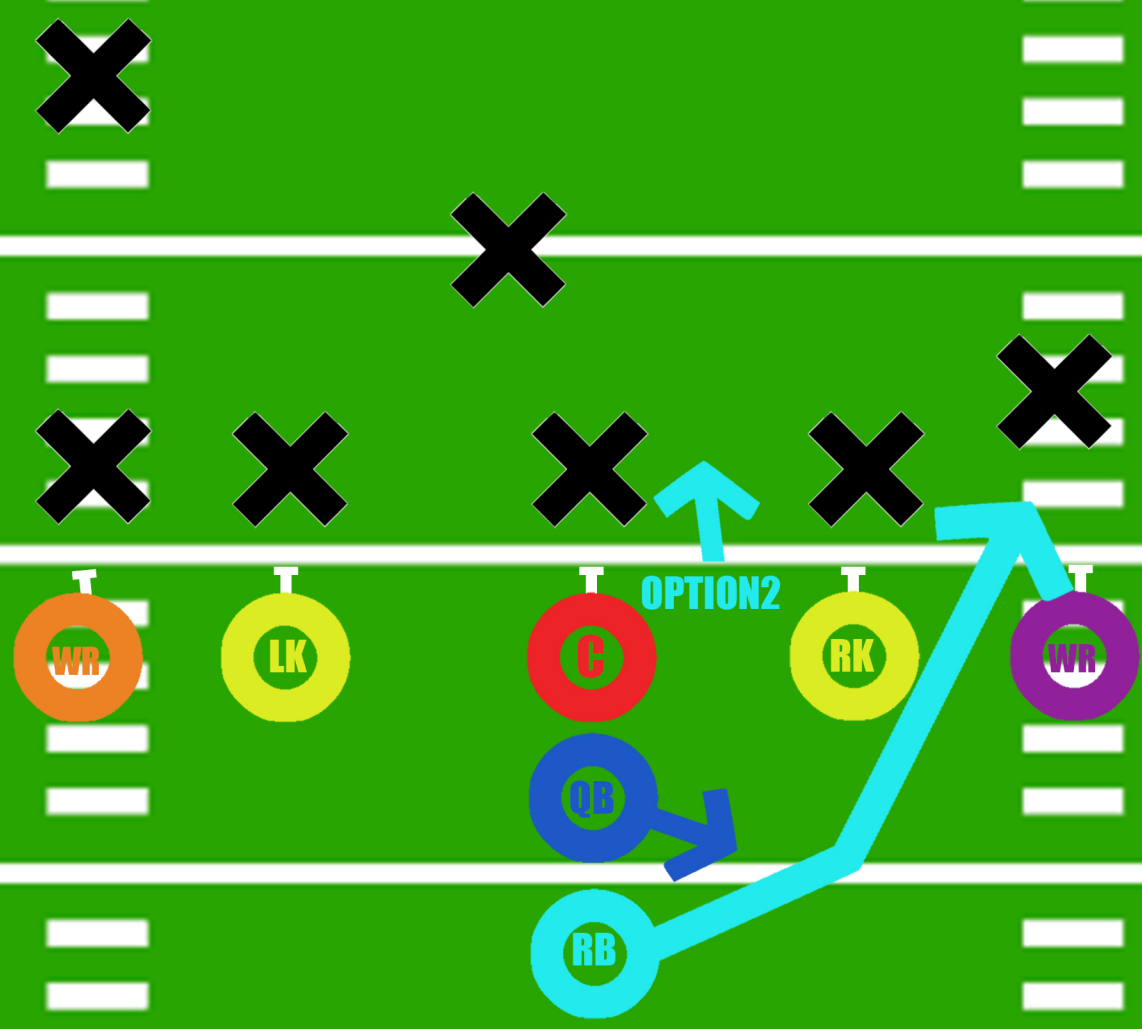

SHOTGUN

STREAM

PLAYBOOK

TURKEY DINNER

PASS PLAY :
OPEN PASS TO 3 RECIEVERS

SET RED READY GOBBLE

10-12 YARDS
FADE

8-12 YARDS
CORNER POST

PLAYBOOK

RUNNING PLAYS

SET RED READY BLUECAT

FIRST RUN

HAND OFF

SECOND RUN

WILD CAT

RUN PLAY :
HANDOFF DOUBLE REVERSE

PLAYBOOK

SET RED READY I BLUE

ROAD RUNNER
RUN PLAY :
OPTION 2 SWEEP RIGHT

PLAYBOOK

SET RED READY BLUE

PITCH RIGHT

PITCHING FORK

RUN PLAY :
PITCH TO RIGHT