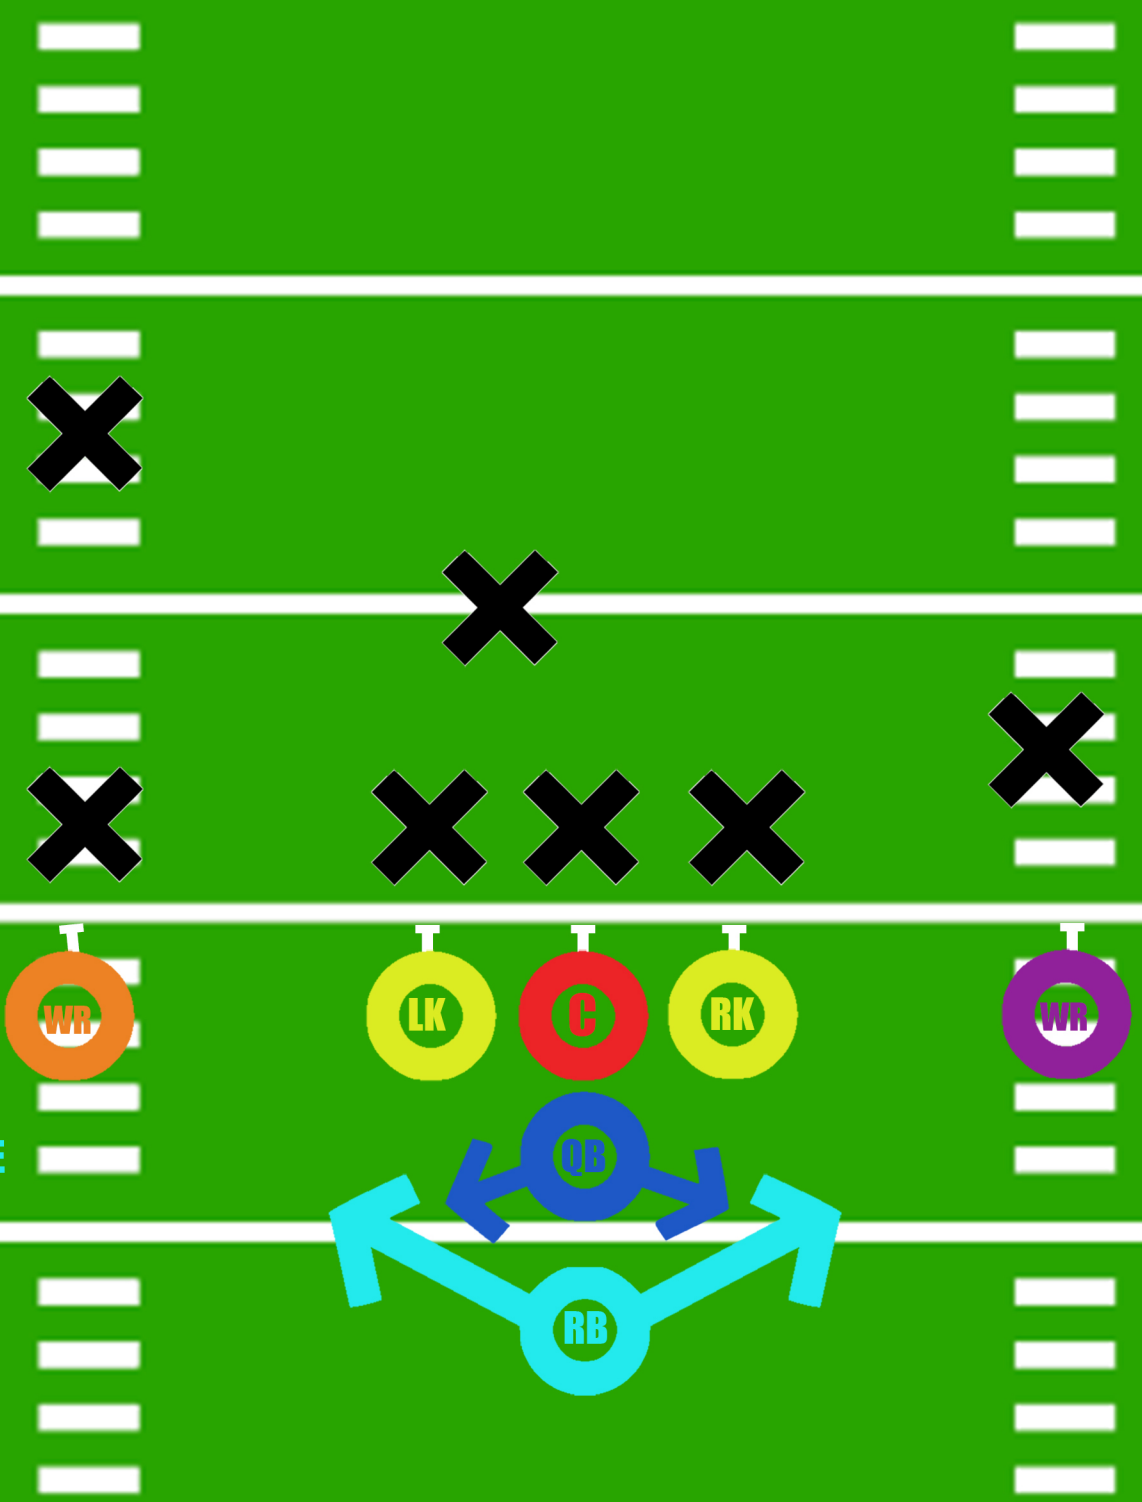

SET **RED** READY **DOUBLE BLUE**

CHETTAH
RUN PLAY :
EITHER SIDE HANG OFF